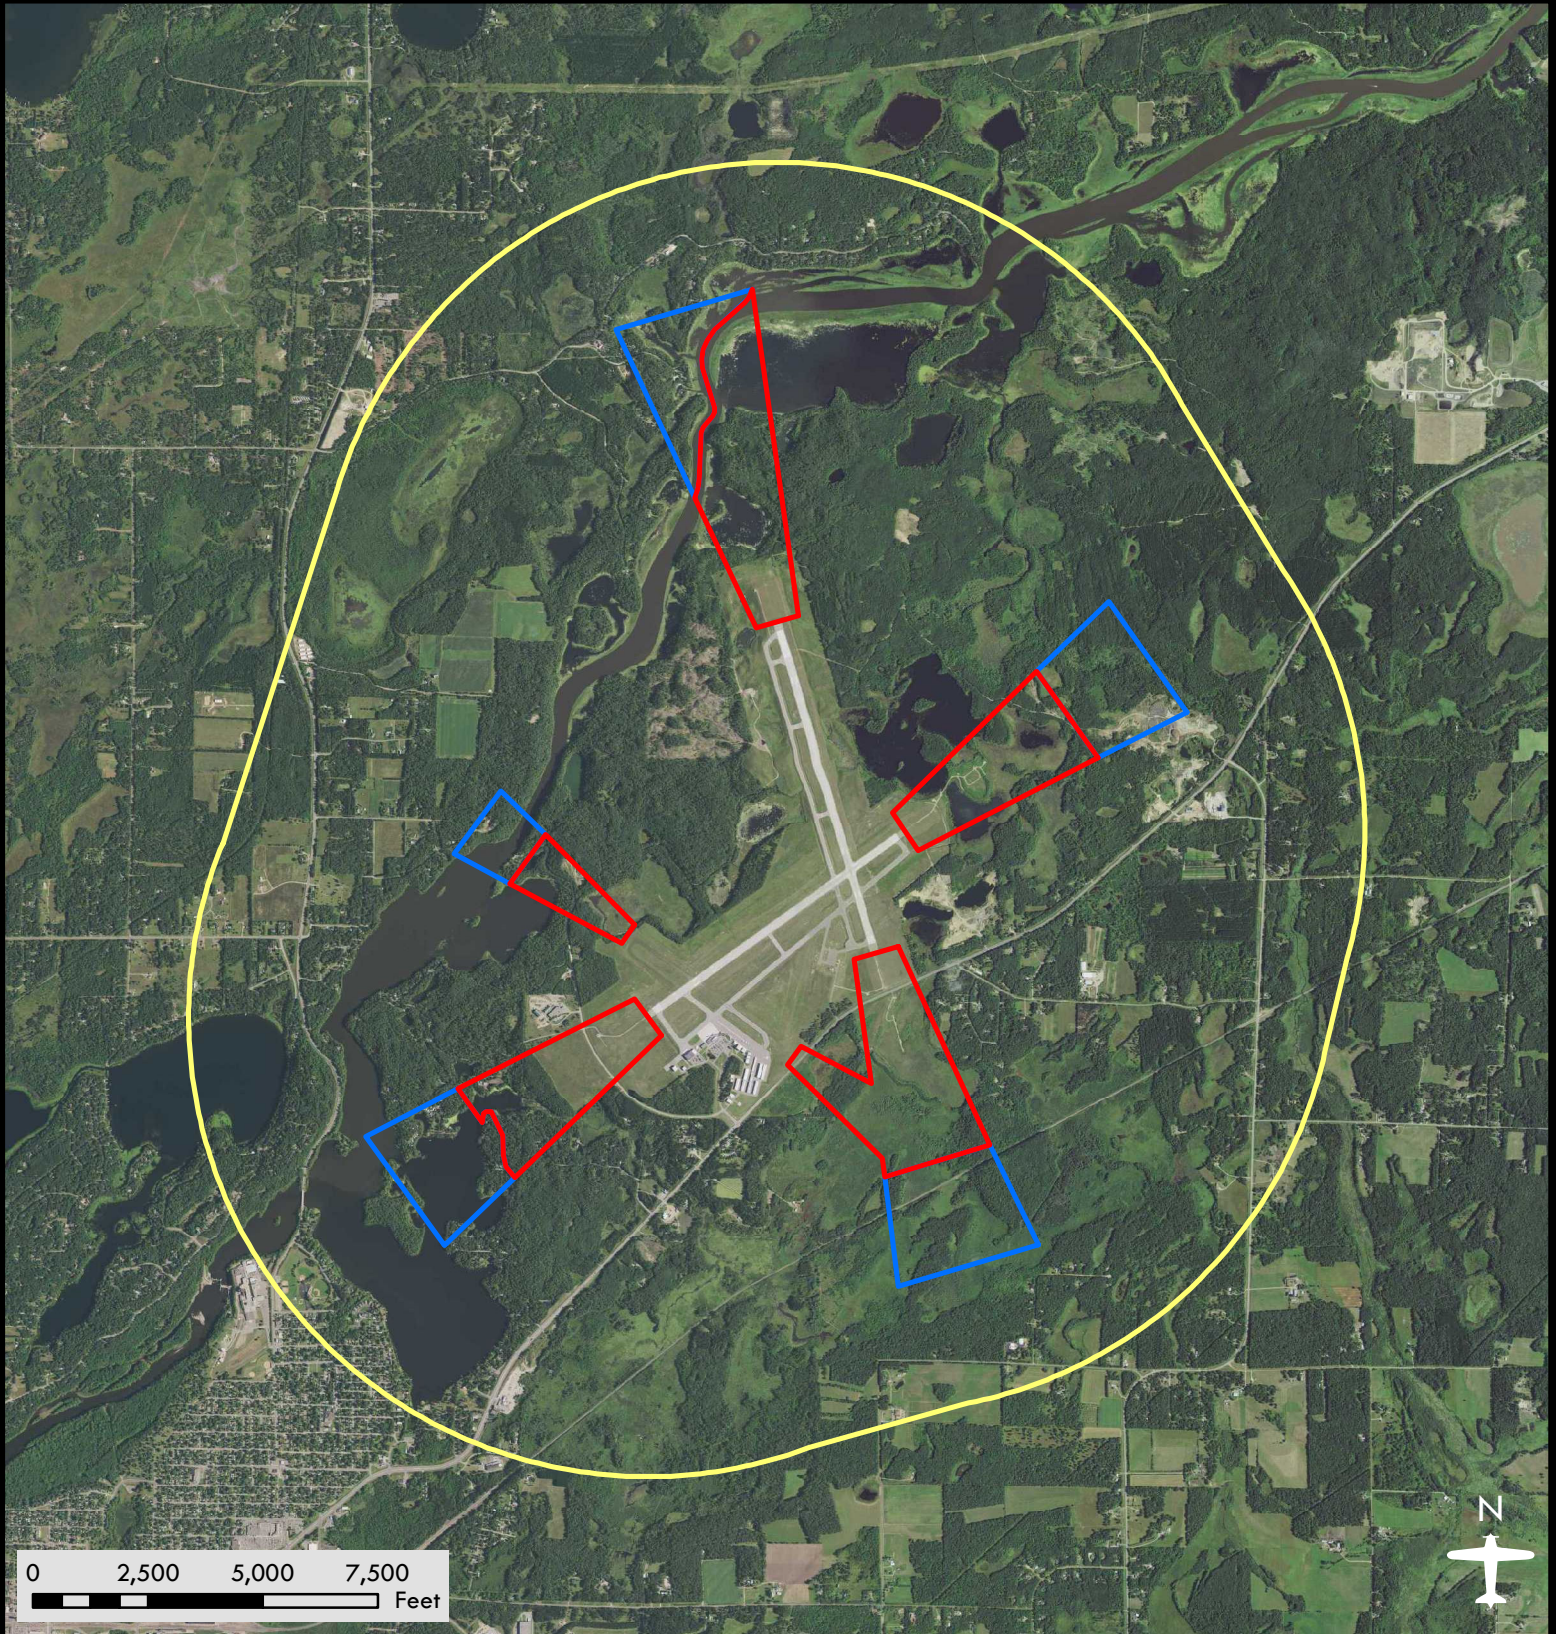

# Brainerd Lakes Regional Airport

Airport Safety Zones

Date: 08/08/2018

## Legend

-  Zone A
-  Zone B
-  Zone C

**DISCLAIMER:** This is not an official zoning map. To view the official map and ordinance for this airport, please visit the Airport Zoning Information Warehouse at <https://www.dot.state.mn.us/aero/planning/zoning-warehouse.html>. The State of Minnesota makes no representations or warranties expressed or implied, with respect to the reuse of the data provided herewith regardless of its format or the means of its transmission. There is no guarantee or representation to the user as to the accuracy, currency, suitability, or reliability of this data for any purpose. The user accepts the data "as is." The State of Minnesota assumes no responsibility for loss or damage incurred as a result of any user's reliance on this data. All maps and other material provided herein are protected by copyright. Permission is granted to copy and use the materials herein.